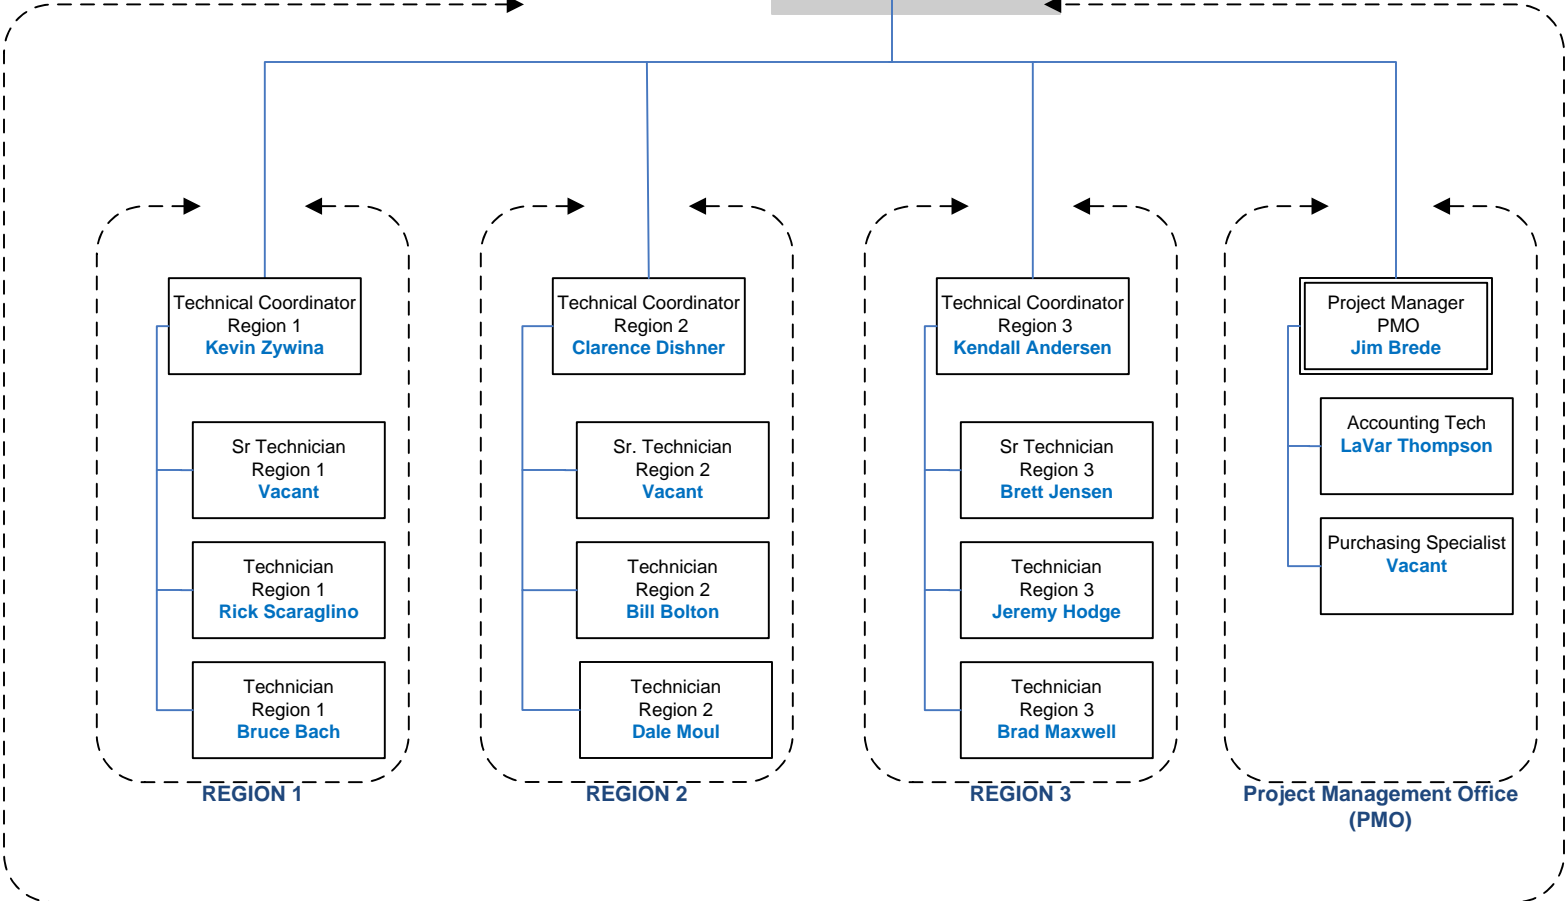

Brig General Shawver
Director, Idaho Bureau of
Homeland Security

Comm Analyst
Darrin Terry

Public Safety Communications
Branch Chief
Steve Steiner

Emergency Communications Group

Fleet Comm Group