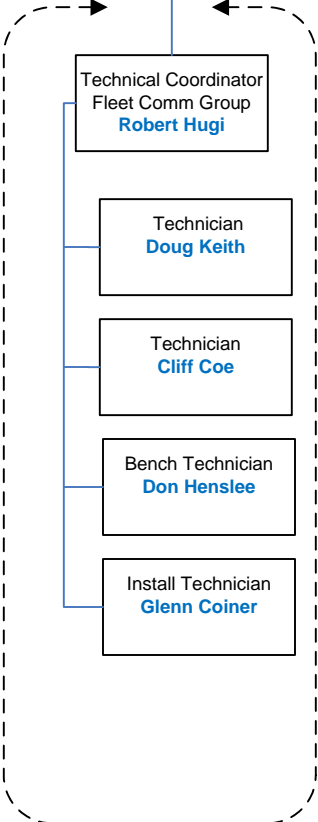

Brig General Shawver
Director, Idaho Bureau of
Homeland Security

Comm Analyst
Darrin Terry

Public Safety Communications
Branch Chief
Steve Steiner

Emergency Communications Group

Fleet Comm Group